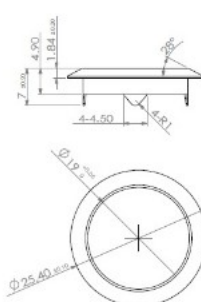

PRODUCT SHEET

Description:

Rim Lock MIC850S, NPL, $\varnothing 19 \times 22 \text{mm}$, Snake CK SISO, Drawer, KA A080

Item number:

14.00.201-0

Units	Box	Carton	HS Code	Barcode
Pcs.	24	240	8301300000	
				5704866463096