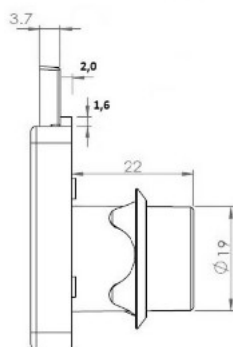

PRODUCT SHEET

Description:

Rim Lock MIC850S, NPL, $\varnothing 19 \times 22 \text{mm}$, Snake CK SISO, Drawer, KA A080

Item number:

14.00.201-0

Units	Box	Carton	HS Code	Barcode
Pcs.	24	240	8301300000	
				5704866463096