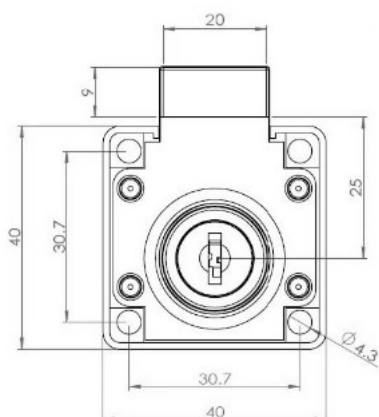

PRODUCT SHEET

Description:

Rim Lock MIC850S, NPL, $\varnothing 19 \times 22 \text{mm}$, Snake CK SISO, Drawer, KA A080

Item number:

14.00.201-0

Units	Box	Carton	HS Code	Barcode
Pcs.	24	240	8301300000	
				5704866463096